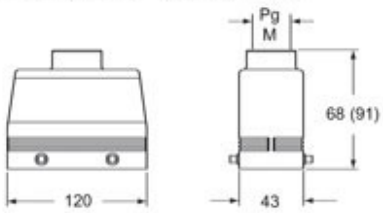

CHVW (CAVW) MHVW (MAVW)