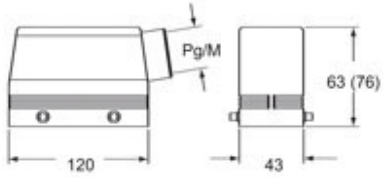

Catalogue drawings

CHOW (CAOW) MHOW (MAOW)