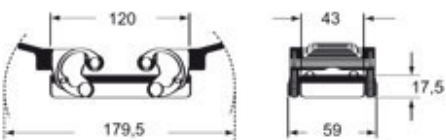

Part number

MAOW 24.32

Catalogue drawings

CHCW G

Notes

Dimensions shown in mm are not binding and may be changed without notice.