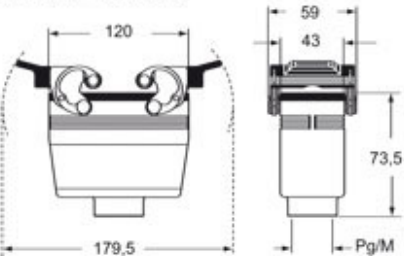

CHVW G MHVW G

Notes

Dimensions shown in mm are not binding and may be changed without notice.