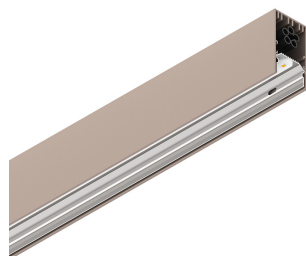

LUCKY MINI

103527.21H

novalux

ITALIAN LIGHTING DESIGN SINCE 1948

Features

Use: Indoor
Type of installation: SUSPENDED, CEILING MOUNTED
Emission: DIRECT
Optics: OPAL
Colour: CAPPUCCINO
Dimming: PUSH, DALI
Emergency: NO
L: 800mm
A: 38mm
H: 65mm
Made in: ITALY
Warranty: 5 years
Weight: 1.5kg