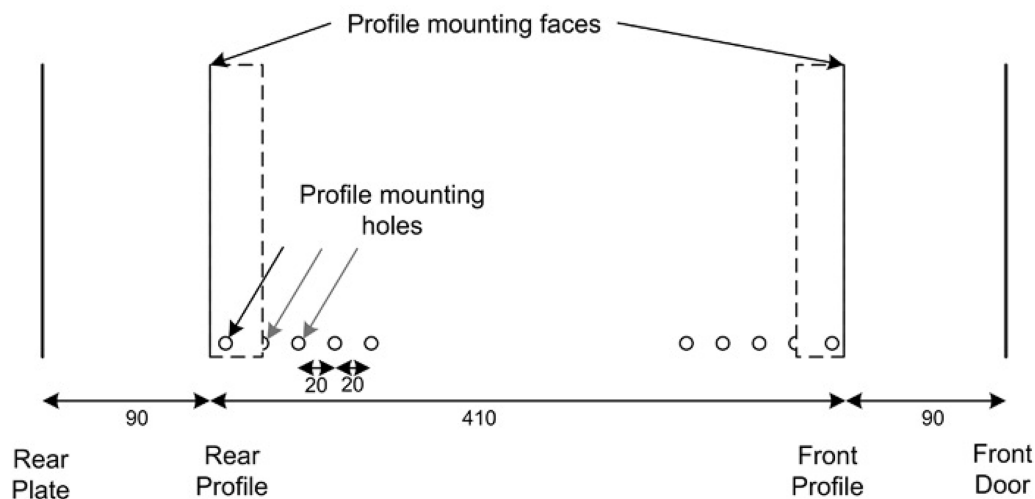

Dessins de produits

All dimensions in mm

Informations concernant les références produits

Référence du produit	Description
WB12.6SG	Coffret Muraux, 12U, 600 mm de Profondeur, Gris
WB12.6SGB	Coffret Muraux, 12U, 600 mm de Profondeur, Noir
WB15.6SG	Coffret Muraux, 15U, 600 mm de Profondeur, Gris
WB15.6SGB	Coffret Muraux, 15U, 600 mm de Profondeur, Noir
WB18.6SG	Coffret Muraux, 18U, 600 mm de Profondeur, Gris
WB18.6SGB	Coffret Muraux, 18U, 600 mm de Profondeur, Noir
WB21.6SG	Coffret Muraux, 21U, 600 mm de Profondeur, Gris
WB21.6SGB	Coffret Muraux, 21U, 600 mm de Profondeur, Noir
WB6.6SG	Coffret Muraux, 6U, 600 mm de Profondeur, Gris
WB6.6SGB	Coffret Muraux, 6U, 600 mm de Profondeur, Noir
WB9.6SG	Coffret Muraux, 9U, 600 mm de Profondeur, Gris
WB9.6SGB	Coffret Muraux, 9U, 600 mm de Profondeur, Noir
WBFP12.6SG	Coffret Muraux, 12U, 600 mm de Profondeur, Gris Emballées à Plat
WBFP12.6SGB	Coffret Muraux, 12U, 600 mm de Profondeur, Noir Emballées à Plat
WBFP15.6SG	Coffret Muraux, 15U, 600 mm de Profondeur, Gris Emballées à Plat