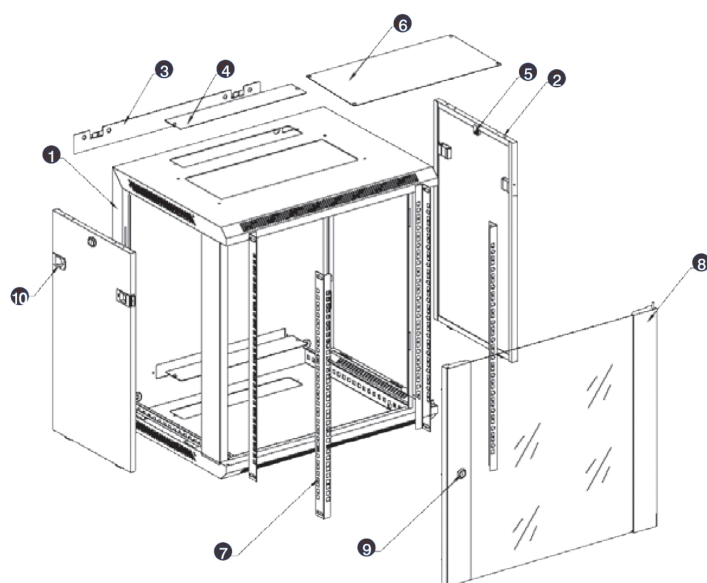

- Lockable, quick release side panels, for maximum access into cabinet

- Cable entry cut out in top and base

- Angled vented roof

- Adjustable 19" mounting profiles

Vue éclatée

- ① Frame
- ② Side panel
- ③ Mounting panel
- ④ Cable entry cover, removable
- ⑤ Side key lock
- ⑥ Fan cover, removable
- ⑦ Mounting profile
- ⑧ Front door
- ⑨ Front door key lock
- ⑩ Slam latch lock

- ① Slam latch lock
- ② Side panel
- ③ Mounting panel
- ④ Cable entry cover, removable
- ⑤ Side key lock
- ⑥ Fan cover, removable
- ⑦ Mounting profile
- ⑧ Front door
- ⑨ Front door key lock

Dessins de produits