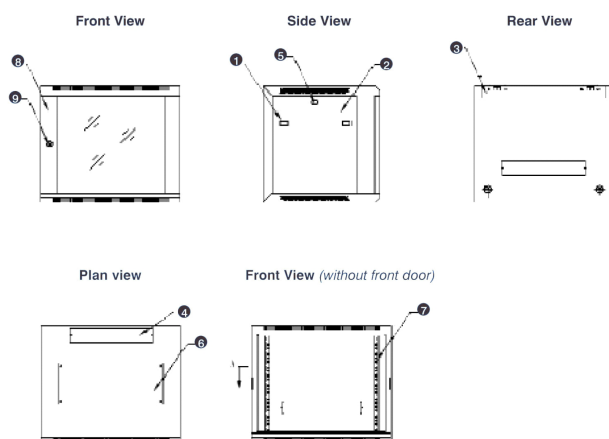

- Lockable, quick release side panels, for maximum access into cabinet

- Cable entry cut out in top and base

- Angled vented roof

- Adjustable 19" mounting profiles

Vue éclatée

- ① Frame
- ② Side panel
- ③ Mounting panel
- ④ Cable entry cover, removable
- ⑤ Side key lock
- ⑥ Fan cover, removable
- ⑦ Mounting profile
- ⑧ Front door
- ⑨ Front door key lock
- ⑩ Slam latch lock

- ① Slam latch lock
- ② Side panel
- ③ Mounting panel
- ④ Cable entry cover, removable
- ⑤ Side key lock
- ⑥ Fan cover, removable
- ⑦ Mounting profile
- ⑧ Front door
- ⑨ Front door key lock

Dessins de produits