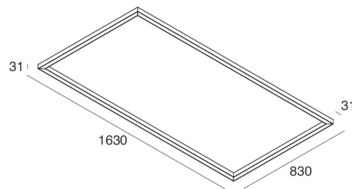

P-30 READY

103345.21

novalux
ITALIAN LIGHTING DESIGN SINCE 1948

Features

Use: Indoor
Type of installation: WALL, CEILING MOUNTED
Emission: DIRECT
Optics: OPAL
Colour: CAPPUCCINO
Dimming: ON/OFF
Emergency: NO
L: 1630mm
A: 830mm
H: 31mm
Made in: ITALY
Warranty: 5 years
Weight: 8kg