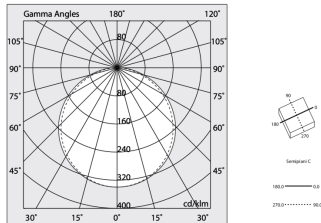

P-30 READY

103345.21

novalux
ITALIAN LIGHTING DESIGN SINCE 1948

Features

Use: Indoor
Type of installation: WALL, CEILING MOUNTED
Emission: DIRECT
Optics: OPAL
Colour: CAPPUCCINO
Dimming: ON/OFF
Emergency: NO
L: 1630mm
A: 830mm
H: 31mm
Made in: ITALY
Warranty: 5 years
Weight: 8kg