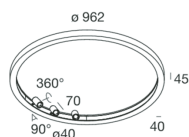

HALOS SPOT

109712.02

novalux
ITALIAN LIGHTING DESIGN SINCE 1948

Features

Use: Indoor
Type of installation: SUSPENDED, CEILING MOUNTED
Emission: INTERNAL
Optics: OPALE/SPOT
Beam: 40°
Colour: BLACK
Dimming: WITH ACCESSORY
Emergency: NO
L: Ø 962mm
A: 40mm
H: 45mm
Made in: ITALY
Warranty: 5 years
Weight: 6.8kg