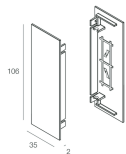

RECTA

111420.01

novalux
ITALIAN LIGHTING DESIGN SINCE 1948

COMPLETION ACCESSORIES

RECTA: COPPIA TESTATE BI

111428.01