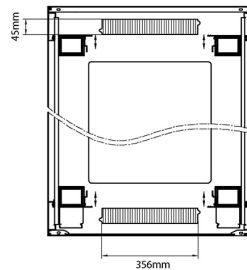

Dessins de produits

Front

Side

Rear

Roof

Base

Base Cut Out Dimensions

580 mm Wide
by
276 mm Deep (600 mm deep rack)
476 mm Deep (800 mm deep rack)
676 mm Deep (1000 mm deep rack)