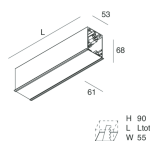

HERO C

108831.01H + 108901.99

novalux
ITALIAN LIGHTING DESIGN SINCE 1948

COMPLETION ACCESSORIES

HERO C: MOD.CIECO 250 BIA

108852.01