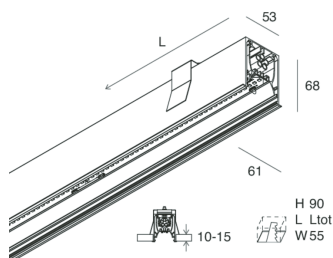

HERO C

108831.01H + 108901.99

novalux
ITALIAN LIGHTING DESIGN SINCE 1948

Features

Use: Indoor
Type of installation: RECESSED INTO PLASTERBOARD
Emission: DIRECT
Optics: OPAL
Colour: WHITE
Dimming: PUSH, DALI
Emergency: NO
L: 1120mm
A: 61mm
H: 68mm
Made in: ITALY
Warranty: 5 years
Weight: 2.8kg