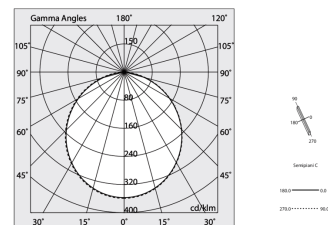

HERO C

108831.01H + 108901.99

novalux
ITALIAN LIGHTING DESIGN SINCE 1948

Features

Use: Indoor
Type of installation: RECESSED INTO PLASTERBOARD
Emission: DIRECT
Optics: OPAL
Colour: WHITE
Dimming: PUSH, DALI
Emergency: NO
L: 1120mm
A: 61mm
H: 68mm
Made in: ITALY
Warranty: 5 years
Weight: 2.8kg

Tech data

Luminaire input power: 28.5W
Luminaire luminous flux: 1942lm
IP: 40
Insulation class: I
Supply voltage: 220-240V 50/60Hz
SELV: Si

Source

Light source: LED
Source power: 24W
Colour temperature: 3000K
CRI: >90
Colour tolerance: 3 Step MacAdam
LED lifespan: 50000h L80 B20