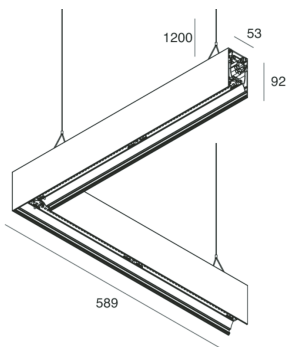

## Features

Use: Indoor  
Type of installation: SUSPENDED  
Emission: DIRECT/INDIRECT  
Colour: BLACK  
Dimming: PUSH  
Emergency: NO  
L: 589x589mm  
A: 53mm  
H: 92mm  
Made in: ITALY  
Warranty: 5 years  
Weight: 3.3kg