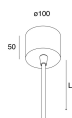

Features

Use: Indoor
Type of installation: WALL, SUSPENDED, CEILING MOUNTED
Emission: DIRECT
Optics: OPAL
Colour: WHITE
Dimming: PUSH, DALI
Emergency: NO
L: 400mm
A: 400mm
H: 81mm
Made in: ITALY
Warranty: 5 years
Weight: 3.8kg

[View more product info](#)

MOUNTING ACCESSORIES

ROTO: D=400 KIT 3 SOSP. L3000

104413.99

ROTO: ALIMENTAZIONE L1200 5P. BIA.

104424.01

ROTO: ALIMENTAZIONE L3000 5P. BIA.

104426.01
