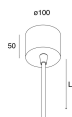

Features

Use: Indoor
Type of installation: WALL, SUSPENDED, CEILING MOUNTED
Emission: DIRECT
Optics: OPAL
Colour: WHITE
Dimming: PUSH, DALI
Emergency: NO
L: 400mm
A: 400mm
H: 81mm
Made in: ITALY
Warranty: 5 years
Weight: 3.8kg

[View more product info](#)

MOUNTING ACCESSORIES

ROTO: D=400 KIT 3 SOSP. L3000

104413.99

ROTO: ALIMENTAZIONE L1200 5P. BIA.

104424.01

ROTO: ALIMENTAZIONE L3000 5P. BIA.

104426.01
