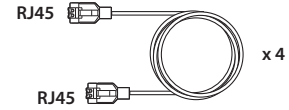

100 W power supply with 4 RJ45 outputs

Cat. No(s): 0 776 39L

0 776 39L

x 4

1. USE

100 W mobile power supply with RJ45 outputs. Allows up to 4 wireless chargers to be installed in furniture.
 Suitable for large installations with multiple chargers (4 wireless chargers maximum).
 Installation from one line in the panel (tap-off possible for 4 - 8 - 12 - 16 chargers) or by creating a power supply cord.

2. RANGE

Description	Matte black
100 W mobile power supply to be wired up. Supplied with 4 RJ45 cords (1 m) for charger distribution in a star or in series.	0 776 39L

3. DIMENSIONS (mm)

A	B	C
167	97	43

4. CONNECTION

Number of terminals: 4
 Type of terminal: cage
 Terminal capacity: 2 x 2.5 mm²
 Stripping length: 6 mm

4. CONNECTION (continued)

(*) 4 mm Ø screws not supplied

5. TECHNICAL CHARACTERISTICS

■ 5.1 Mechanical characteristics