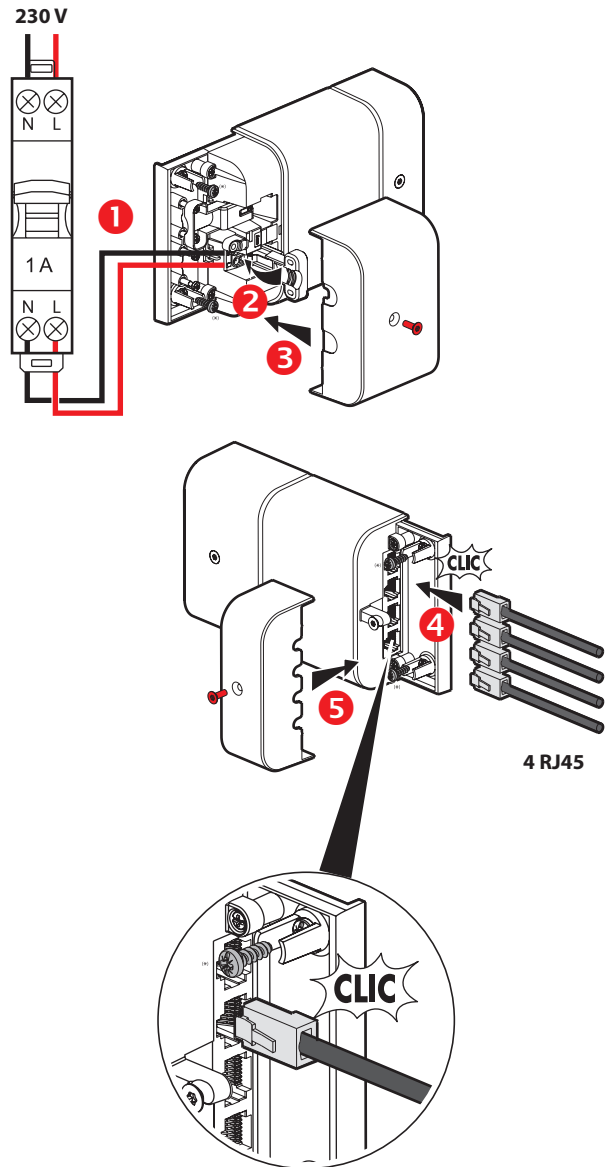

100 W power supply with 4 RJ45 outputs

Cat. No(s): 0 776 39L

0 776 39L

x 4

1. USE

100 W mobile power supply with RJ45 outputs. Allows up to 4 wireless chargers to be installed in furniture.
 Suitable for large installations with multiple chargers (4 wireless chargers maximum).
 Installation from one line in the panel (tap-off possible for 4 - 8 - 12 - 16 chargers) or by creating a power supply cord.

2. RANGE

Description	Matte black
100 W mobile power supply to be wired up. Supplied with 4 RJ45 cords (1 m) for charger distribution in a star or in series.	0 776 39L

3. DIMENSIONS (mm)

A	B	C
167	97	43

4. CONNECTION

Number of terminals: 4
 Type of terminal: cage
 Terminal capacity: 2 x 2.5 mm²
 Stripping length: 6 mm

4. CONNECTION (continued)

(*) 4 mm Ø screws not supplied

5. TECHNICAL CHARACTERISTICS

■ 5.1 Mechanical characteristics