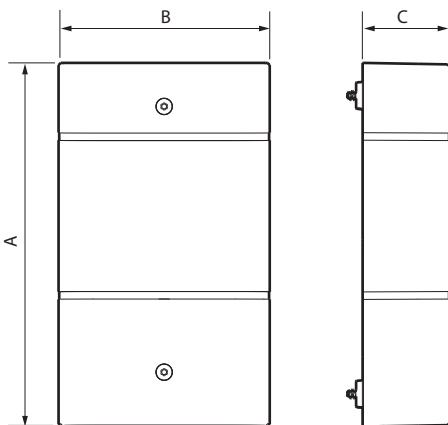

100 W power supply with 4 RJ45 outputs

Cat. No(s): 0 776 39L

0 776 39L

x 4

1. USE

100 W mobile power supply with RJ45 outputs. Allows up to 4 wireless chargers to be installed in furniture.
 Suitable for large installations with multiple chargers (4 wireless chargers maximum).
 Installation from one line in the panel (tap-off possible for 4 - 8 - 12 - 16 chargers) or by creating a power supply cord.

2. RANGE

Description	Matte black
100 W mobile power supply to be wired up. Supplied with 4 RJ45 cords (1 m) for charger distribution in a star or in series.	0 776 39L

3. DIMENSIONS (mm)

A	B	C
167	97	43

4. CONNECTION

Number of terminals: 4
 Type of terminal: cage
 Terminal capacity: 2 x 2.5 mm²
 Stripping length: 6 mm

4. CONNECTION (continued)

(*) 4 mm Ø screws not supplied

5. TECHNICAL CHARACTERISTICS

■ 5.1 Mechanical characteristics