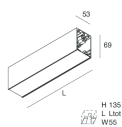

COMPLETION ACCESSORIES

HERO: MOD.CIECO 250 CAF

108676.20