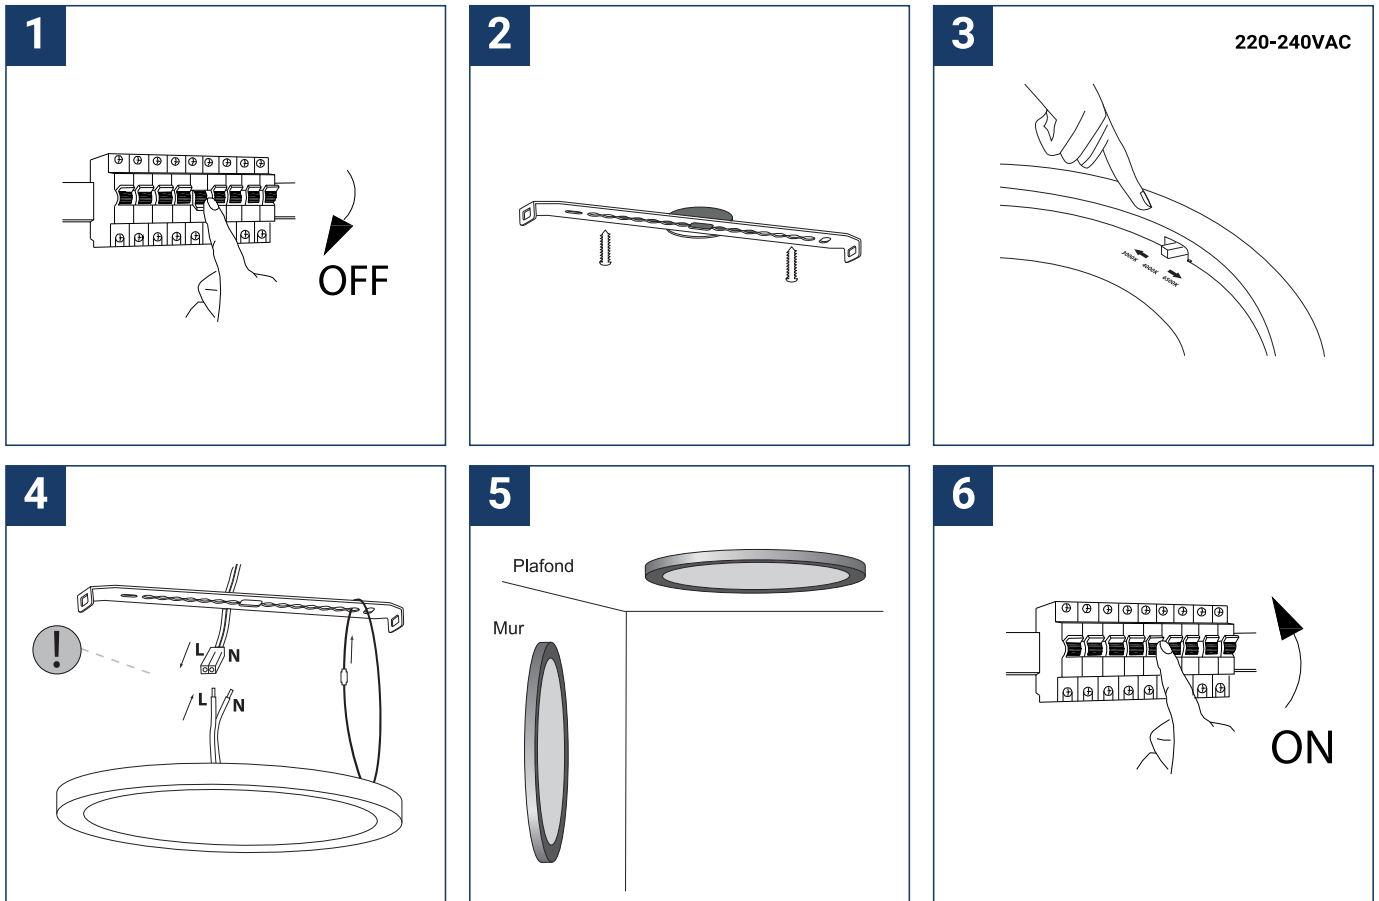

Ref : 77555-77566

Montage en saillie

<https://www.miidex.com/283-connecteurs-etanches-et-boites-de-derivation>

FR
Cet appareil
et ses accessoires
se recyclent

À DÉPOSER
EN MAGASIN

OU

À DÉPOSER
EN DÉCHÈTERIE