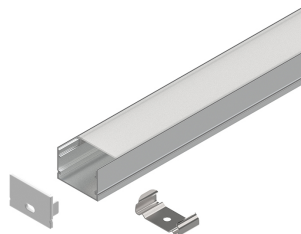

PROFILED MACRO

105420.96

novalux
ITALIAN LIGHTING DESIGN SINCE 1948

Features

Use: Indoor
Type of installation: LIGHT COVE, CEILING MOUNTED
Emission: DIRECT
Optics: OPAL
Colour: ANODIZED NATURAL FINISH
L: 2000mm
A: 30mm
H: 20mm
Warranty: 5 years
Weight: 0.5kg