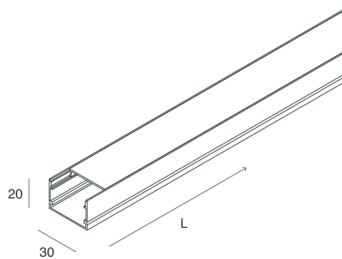

Novalux S.r.l. via Marzabotto, 2 40050 Funo di Argelato (BO) Italy
Tel: +39 051 860558 · Fax +39 051 6647859 · Mail: info@novalux.it · VAT number 00536541204 · novalux.com
Company subject to the management and coordination by SLV GmbH

This technical data sheet is owned by Novalux S.r.l., all rights reserved. Novalux S.r.l. reserves the right to make changes without prior notice.