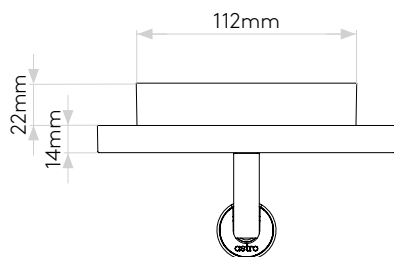

Please note that some dimensions may vary slightly due to manufacturing tolerances, this includes cable entry and fixing holes

Veillez noter que certaines dimensions peuvent varier légèrement en raison des tolérances de fabrication, y compris l'entrée de câble et les trous de fixation.

Bitte beachten Sie, dass die Maße Fertigungstoleranzen unterliegen und daher in geringem Umfang von der angegebenen Größe abweichen können. Dies gilt auch für Kabeleingänge und Befestigungslöcher.

Si prega notare che possono esserci piccole variazioni in alcune dimensioni dovute alle tolleranze di produzione, queste includono l'ingresso del cavo e i fori di fissaggio.