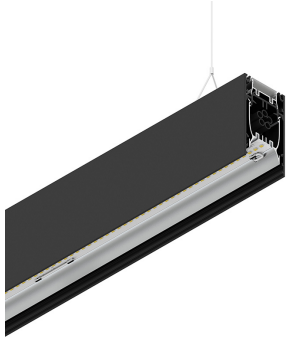

## Features

Use: Indoor  
Type of installation: SUSPENDED  
Emission: DIRECT/INDIRECT  
Colour: BLACK  
Dimming: PUSH  
Emergency: NO  
L: 1400mm  
A: 53mm  
H: 92mm  
Made in: ITALY  
Warranty: 5 years  
Weight: 5kg

## Tech data

Luminaire input power: 62.9W  
Indirect luminous flux: 2968lm  
IP: 40  
Insulation class: I  
Supply voltage: 220-240V 50/60Hz  
SELV: Si