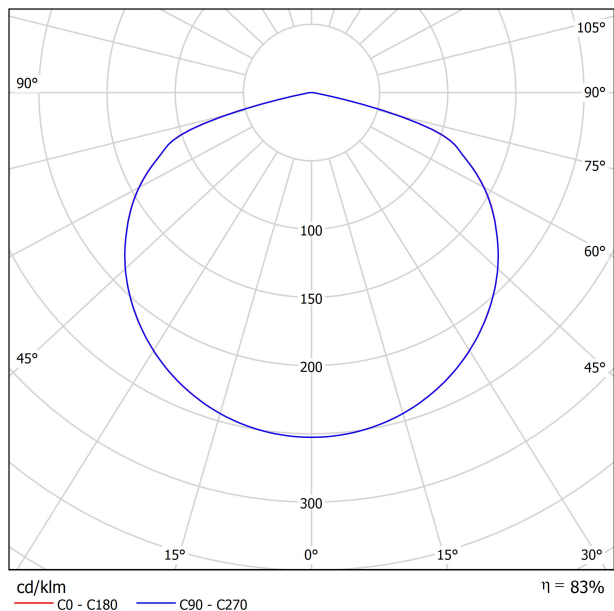

DIAGRAMME POLAIRE

DIAGRAMME CONIQUE

Distance [m]	Cone Diameter [m]	Beam	E(0°)	E(C90)	E(C0)	Illuminance [lx]
1.0	4.47	C0 - C180	152	5	5	5
	4.49		65.9°	66.0°		
2.0	8.94	C0 - C180	38	1	1	1
	8.98		65.9°	66.0°		
3.0	13.41	C0 - C180	17	1	1	1
	13.48		65.9°	66.0°		
4.0	17.88	C0 - C180	9	0	0	0
	17.97		65.9°	66.0°		
5.0	22.36	C0 - C180	6	0	0	0
	22.46		65.9°	66.0°		