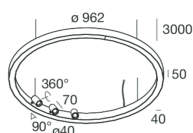

## Features

Use: Indoor  
Type of installation: SUSPENDED  
Emission: DIRECT  
Optics: OPALE/SPOT  
Beam: 40°  
Colour: GOLD  
Dimming: WITH ACCESSORY  
Emergency: NO  
L: Ø 962mm  
A: 40mm  
H: 50mm  
Made in: ITALY  
Warranty: 5 years  
Weight: 7.5kg