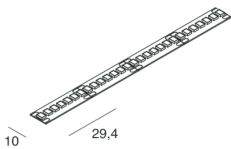

STRIP LED

100936.99

novalux
ITALIAN LIGHTING DESIGN SINCE 1948

Features

Use: Indoor/Outdoor
Dimming: WITH ACCESSORY
Emergency: WITH ACCESSORY
L: 5000mm
A: 10mm
Warranty: 5 years
Weight: 0.155kg

Tech data

Luminous flux in emergency: L min = 30 L max = 130 - 1h: 17% / 3h: 7%
IP: 65
Insulation class: III
Supply voltage: 24 Vdc
Energy efficiency class: F
SELV: No

Source

Light source: LED
Source power: 19.2W/m
Source luminous flux: 2050lm
Colour temperature: 3000K
CRI: >80
LED lifespan: 30000h L70 B20

Compliance

CEI EN 60598-1:2015 + A11:2009. IEC 60598-2:2015 2-1

Standards

Photobiological risk: RISK GROUP 1 Certified fixture in RISK GROUP 1 (Low Risk)-The fixture does not pose a hazard due to normal behavioral limitations on exposure - in accordance with CEI EN 62471:2010-01, IEC TR 62778:2014.

[View more product info](#)

Novalux S.r.l. via Marzabotto, 2 40050 Funo di Argelato (BO) Italy
Tel: +39 051 860558 · Fax +39 051 6647859 · Mail: info@novalux.it · VAT number 00536541204 · novalux.com
Company subject to the management and coordination by SLV GmbH

This technical data sheet is owned by Novalux S.r.l., all rights reserved. Novalux S.r.l. reserves the right to make changes without prior notice.