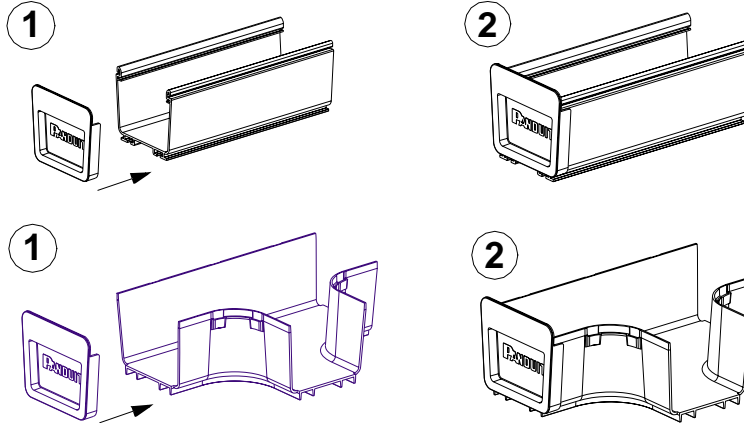

FOR USE WITH PANDUIT
FIBER*RUNNER*
ROUTING SYSTEMS

FIBER*RUNNER* 4x4, 6x4, & 12x4
END CAP FITTINGS

Part Number: FREC4X4, FREC6X4, FREC12X4

INSTALLATION INSTRUCTIONS

Panduit Corp. 2001

Printed in U.S.A.

Instruction Sheet RW142A