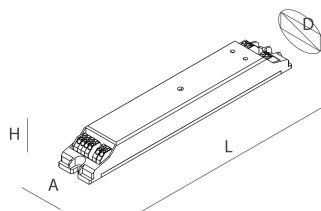

PUSH DIMM

18906.99

novalux
ITALIAN LIGHTING DESIGN SINCE 1948

Features

Use: Indoor
Dimming: PUSH, DALI
Emergency: NO
L: 189mm
A: 30mm
H: 21mm
D: 37mm
Made in: EU
Warranty: 5 years
Weight: 0.2kg

Tech data

IP: 20
Insulation class: I
Supply voltage: 220-240V 50/60Hz
SELV: No