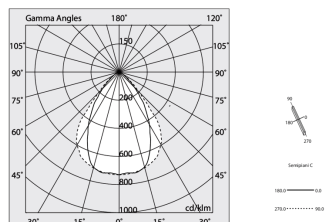

HERO C

108818.02 + 108917.99

novalux
ITALIAN LIGHTING DESIGN SINCE 1948

Features

Use: Indoor
Type of installation: RECESSED INTO PLASTERBOARD
Emission: DIRECT
Optics: MICROPRISMATIZED
Colour: BLACK
Dimming: ON/OFF
Emergency: NO
L: 589x589mm
A: 61mm
H: 68mm
Made in: ITALY
Warranty: 5 years
Weight: 2.1kg

Tech data

Luminaire input power: 28.5W
Luminaire luminous flux: 2355lm
IP: 40
Insulation class: I
Supply voltage: 220-240V 50/60Hz
UGR: <19
SELV: Si

Source

Light source: LED
Source power: 24W
Colour temperature: 4000K
CRI: >90
Colour tolerance: 3 Step MacAdam
LED lifespan: 50000h L80 B20

Compliance

CEI EN 60598-1:2021 + A11:2023, CEI EN 60598-2-1:2022, CEI EN 60598-2-2:2012

Standards

Photobiological risk: RISK GROUP 0 Certified fixture in EXEMPT GROUP, in accordance with CEI EN 62471:2010-01, IEC TR 62778:2014.

CAM edilizia: The product complies with the requirements for public buildings, ministerial decree of 23rd June 2022 n.256.

Average luminance

Average luminance limits for DSE workstation 65°(in accordance to EN 12464-1:2012).

[View more product info](#)

Novalux S.r.l. via Marzabotto, 2 40050 Funo di Argelato (BO) Italy
Tel: +39 051 860558 · Fax +39 051 6647859 · Mail: info@novalux.it · VAT number 00536541204 · novalux.com
Company subject to the management and coordination by SLV GmbH

This technical data sheet is owned by Novalux S.r.l., all rights reserved. Novalux S.r.l. reserves the right to make changes without prior notice.
Last update: 21/3/2024, 17:32:56