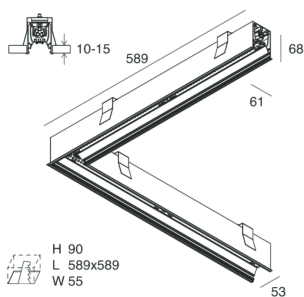

## Features

Use: Indoor  
Type of installation: RECESSED INTO PLASTERBOARD  
Emission: DIRECT  
Optics: MICROPRISMATIZED  
Colour: BLACK  
Dimming: ON/OFF  
Emergency: NO  
L: 589x589mm  
A: 61mm  
H: 68mm  
Made in: ITALY  
Warranty: 5 years  
Weight: 2.1kg