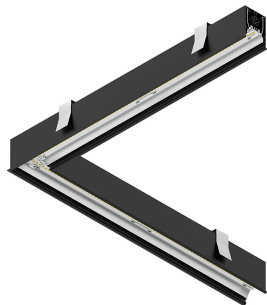

## Features

Use: Indoor  
Type of installation: RECESSED INTO PLASTERBOARD  
Emission: DIRECT  
Optics: MICROPRISMATIZED  
Colour: BLACK  
Dimming: ON/OFF  
Emergency: NO  
L: 589x589mm  
A: 61mm  
H: 68mm  
Made in: ITALY  
Warranty: 5 years  
Weight: 2.1kg