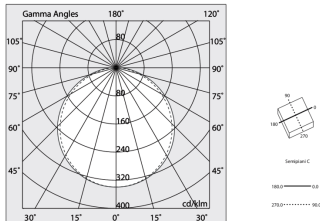

P-30 READY

1058C5.02

novalux
ITALIAN LIGHTING DESIGN SINCE 1948

Features

Use: Indoor
Type of installation: WALL, CEILING MOUNTED
Emission: DIRECT
Optics: OPAL
Colour: BLACK
Dimming: ON/OFF
Emergency: NO
L: 1630mm
A: 830mm
H: 31mm
Made in: ITALY
Warranty: 5 years