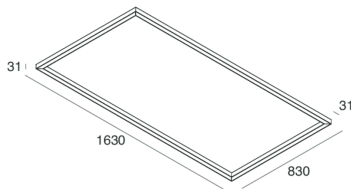

P-30 READY

1058C5.02

novalux
ITALIAN LIGHTING DESIGN SINCE 1948

Features

Use: Indoor
Type of installation: WALL, CEILING MOUNTED
Emission: DIRECT
Optics: OPAL
Colour: BLACK
Dimming: ON/OFF
Emergency: NO
L: 1630mm
A: 830mm
H: 31mm
Made in: ITALY
Warranty: 5 years