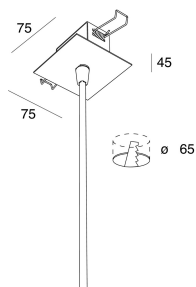

P-30 READY

1058C5.02

novalux
ITALIAN LIGHTING DESIGN SINCE 1948

MOUNTING ACCESSORIES

P-30: ROSONE CARTON. ALIM L=1200 3P BIA

103319.01