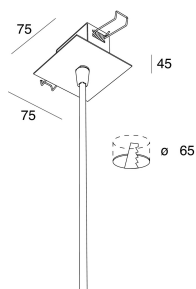

P-30: ROSONE CARTON. ALIM L=1200 3P NERO

103319.02

P-30: ROSONE LATER. ALIM L=1200 3P BIA

103320.01

P-30: ROSONE LATER. ALIM L=1200 3P NERO

103320.02

Novalux S.r.l. via Marzabotto, 2 40050 Funo di Argelato (BO) Italy
Tel: +39 051 860558 · Fax +39 051 6647859 · Mail: info@novalux.it · VAT number 00536541204 · novalux.com
Company subject to the management and coordination by SLV GmbH

This technical data sheet is owned by Novalux S.r.l., all rights reserved. Novalux S.r.l. reserves the right to make changes without prior notice.