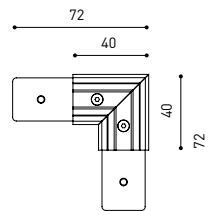

TRACK 48V SURFACE Corner 90° One Plane

*Electrical connection not included