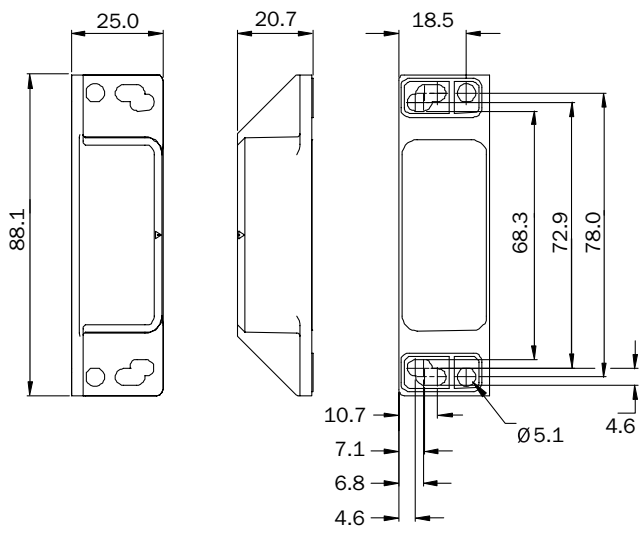

TR4-RFM00B

SICK
Sensor Intelligence.

Ordering information

Type	Part no.
TR4-RFM00B	5339371

Other models and accessories → www.sick.com/

Detailed technical data

Technical specifications

Accessory group	Actuators
Description	Replacement actuator for TR4-SEMxxxB and TR4-SFMxxxB
Design	Rectangular

Dimensional drawing (Dimensions in mm (inch))

SICK AT A GLANCE

SICK is one of the leading manufacturers of intelligent sensors and sensor solutions for industrial applications. A unique range of products and services creates the perfect basis for controlling processes securely and efficiently, protecting individuals from accidents and preventing damage to the environment.