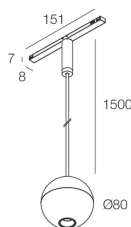

Novalux S.r.l. via Marzabotto, 2 40050 Funo di Argelato (BO) Italy
Tel: +39 051 860558 · Fax +39 051 6647859 · Mail: info@novalux.it · VAT number 00536541204 · novalux.com
Company subject to the management and coordination by SLV GmbH

This technical data sheet is owned by Novalux S.r.l., all rights reserved. Novalux S.r.l. reserves the right to make changes without prior notice.