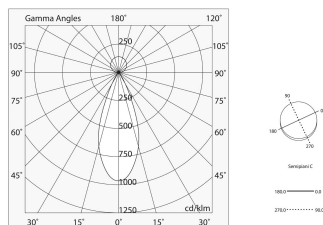

L-16 TRACK

108570.02

novalux
ITALIAN LIGHTING DESIGN SINCE 1948

Features

Use: Indoor
Type of installation: TRACK
Emission: DIRECT/INDIRECT
Optics: OPAL, SPOT
Beam: 35°
Colour: BLACK
Dimming: DALI
Emergency: NO
ø: Ø80
Warranty: 5 years
Weight: 0.38kg

Tech data

Luminaire input power: 8W
Direct luminous flux: 230lm
Indirect luminous flux: 297lm
IP: 20
Insulation class: III
Supply voltage: 48 Vdc
SELV: Si

Source

Light source: LED
Source power: 6W
Colour temperature: 2700K
CRI: >90
Colour tolerance: 3 Step MacAdam
LED lifespan: 30000h L70 B20

Compliance

CEI EN 60598-1:2015 + A11:2009. IEC 60598-2:2015 2-1

Standards

Photobiological risk: RISK GROUP 1 Certified fixture in RISK GROUP 1 (Low Risk)-The fixture does not pose a hazard due to normal behavioral limitations on exposure - in accordance with CEI EN 62471:2010-01, IEC TR 62778:2014.

[View more product info](#)

Novalux S.r.l. via Marzabotto, 2 40050 Funo di Argelato (BO) Italy
Tel: +39 051 860558 · Fax +39 051 6647859 · Mail: info@novalux.it · VAT number 00536541204 · novalux.com
Company subject to the management and coordination by SLV GmbH

This technical data sheet is owned by Novalux S.r.l., all rights reserved. Novalux S.r.l. reserves the right to make changes without prior notice.