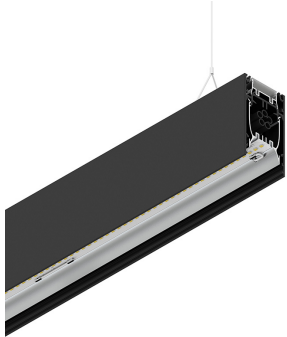

HERO B

108738.02H + 108902.99

novalux
ITALIAN LIGHTING DESIGN SINCE 1948

Features

Use: Indoor
Type of installation: SUSPENDED
Emission: DIRECT/INDIRECT
Optics: OPAL
Colour: BLACK
Dimming: DALI
Emergency: NO
L: 1400mm
A: 53mm
H: 92mm
Made in: ITALY
Warranty: 5 years
Weight: 5kg