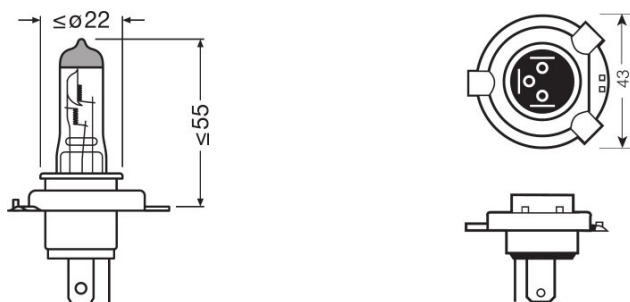

### Dimensions & weight

Diameter	17.0 mm
Product weight	25.90 g
Length	82.0 mm