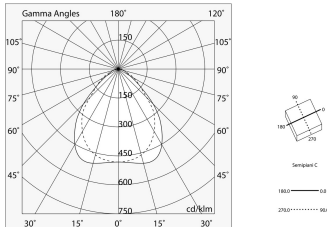

THE PANEL 2 MICROPRISMATICO

102066.01

novalux
ITALIAN LIGHTING DESIGN SINCE 1948

Features

Use: Indoor
Type of installation: RECESSED INTO PLASTERBOARD, SUSPENDED, CEILING MOUNTED
Emission: DIRECT
Optics: MICROPRISMATIZED
Colour: WHITE
Dimming: ON/OFF
Emergency: WITH ACCESSORY
L: 1195mm
A: 295mm
H: 10mm
Warranty: 5 years
Weight: 3kg

Tech data

Luminaire input power: 35W
Luminaire luminous flux: 3562lm
Luminous flux in emergency: 1h: 12% / 3h: 5%
IP: 40
Insulation class: II
Supply voltage: 950mA aliment.incluso
UGR: <19
IK: IK07
SELV: Si

Source

Light source: LED
Source power: 32W
Source luminous flux: 4800lm
Colour temperature: 3000K
CRI: >90
Colour tolerance: 3 Step MacAdam
LED lifespan: 50000h L80 B20

Compliance

CEI EN 60598-1:2015 + A11:2009. IEC 60598-2:2015 2-1, 2-2

Standards

Photobiological risk: RISK GROUP 0 Certified fixture in EXEMPT GROUP, in accordance with CEI EN 62471:2010-01, IEC TR 62778:2014.
CAM edilizia: The product complies with the requirements for public buildings, ministerial decree of 23rd June 2022 n.256.

Average luminance

Average luminance limits for DSE workstation 65°(in accordance to EN 12464-1:2012).

[View more product info](#)

Novalux S.r.l. via Marzabotto, 2 40050 Funo di Argelato (BO) Italy
Tel: +39 051 860558 · Fax +39 051 6647859 · Mail: info@novalux.it · VAT number 00536541204 · novalux.com
Company subject to the management and coordination by SLV GmbH

This technical data sheet is owned by Novalux S.r.l., all rights reserved. Novalux S.r.l. reserves the right to make changes without prior notice.