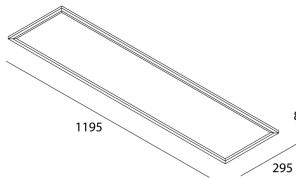

THE PANEL 2 MICROPRISMATICO

102066.01

novalux
ITALIAN LIGHTING DESIGN SINCE 1948

Features

Use: Indoor
Type of installation: RECESSED INTO PLASTERBOARD, SUSPENDED, CEILING MOUNTED
Emission: DIRECT
Optics: MICROPRISMATIZED
Colour: WHITE
Dimming: ON/OFF
Emergency: WITH ACCESSORY
L: 1195mm
A: 295mm
H: 10mm
Warranty: 5 years
Weight: 3kg