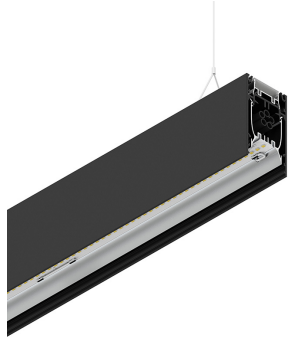

HERO B

108783.02H

novalux
ITALIAN LIGHTING DESIGN SINCE 1948

Features

Use: Indoor
Type of installation: SUSPENDED
Emission: DIRECT/INDIRECT
Colour: BLACK
Dimming: PUSH
Emergency: NO
L: 2800mm
A: 53mm
H: 92mm
Made in: ITALY
Warranty: 5 years
Weight: 10kg

Tech data

Luminaire input power: 132.5W
Indirect luminous flux: 6367lm
IP: 40
Insulation class: I
Supply voltage: 220-240V 50/60Hz
SELV: Si

Source

Light source: LED
Source power: 113W
Colour temperature: 3000K
CRI: >90
Colour tolerance: 3 Step MacAdam
LED lifespan: 50000h L80 B20