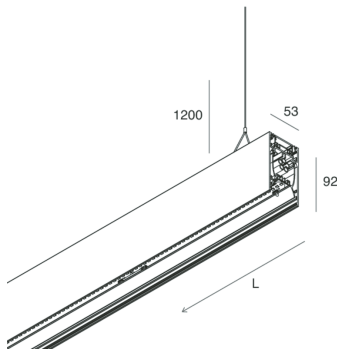

HERO B

108783.02H

novalux
ITALIAN LIGHTING DESIGN SINCE 1948

Features

Use: Indoor
Type of installation: SUSPENDED
Emission: DIRECT/INDIRECT
Colour: BLACK
Dimming: PUSH
Emergency: NO
L: 2800mm
A: 53mm
H: 92mm
Made in: ITALY
Warranty: 5 years
Weight: 10kg

Tech data

Luminaire input power: 132.5W
Indirect luminous flux: 6367lm
IP: 40
Insulation class: I
Supply voltage: 220-240V 50/60Hz
SELV: Si

Source

Light source: LED
Source power: 113W
Colour temperature: 3000K
CRI: >90
Colour tolerance: 3 Step MacAdam
LED lifespan: 50000h L80 B20