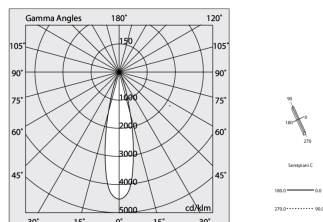

L-16 TRACK

108503.01

novalux
ITALIAN LIGHTING DESIGN SINCE 1948

Features

Use: Indoor
Type of installation: TRACK
Emission: ADJUSTABLE
Optics: SPOT
Beam: 20°
Colour: WHITE
Dimming: DALI
Emergency: NO
L: 151mm
A: Ø 42mm
H: 70mm
Made in: ITALY
Warranty: 5 years

Tech data

Luminaire input power: 8W
Luminaire luminous flux: 475lm
IP: 20
Insulation class: III
Supply voltage: 48 Vdc
SELV: Si

Source

Light source: LED
Source power: 6W
Colour temperature: 3000K
CRI: >90
Colour tolerance: 3 Step MacAdam
LED lifespan: 50000h L80 B20