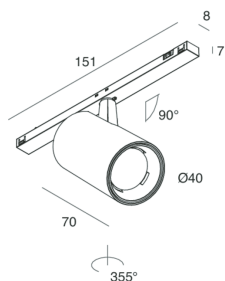

L-16 TRACK

108503.01

novalux
ITALIAN LIGHTING DESIGN SINCE 1948

Features

Use: Indoor
Type of installation: TRACK
Emission: ADJUSTABLE
Optics: SPOT
Beam: 20°
Colour: WHITE
Dimming: DALI
Emergency: NO
L: 151mm
A: Ø 42mm
H: 70mm
Made in: ITALY
Warranty: 5 years