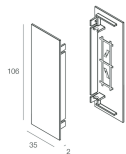

RECTA

111408.20

novalux
ITALIAN LIGHTING DESIGN SINCE 1948

COMPLETION ACCESSORIES

RECTA: COPPIA TESTATE CF

111428.20