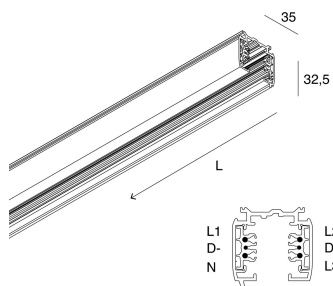

Compliance

CEI EN 60570

[View more product info](#)

Novalux S.r.l. via Marzabotto, 2 40050 Funo di Argelato (BO) Italy
Tel: +39 051 860558 · Fax +39 051 6647859 · Mail: info@novalux.it · VAT number 00536541204 · novalux.com
Company subject to the management and coordination by SLV GmbH

This technical data sheet is owned by Novalux S.r.l., all rights reserved. Novalux S.r.l. reserves the right to make changes without prior notice.