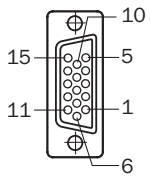

PIN assignment

- ① Red
- ② Violet
- ③ Yellow
- ④ Red-black
- ⑤ Black
- ⑥ Light blue
- ⑦ Blue
- ⑧ (light) gray / (dark) turquoise
- ⑨ (light) green
- ⑩ Gray
- ⑪ Pink
- ⑫ Brown
- ⑬ Orange
- ⑭ White
- ⑮ White-black