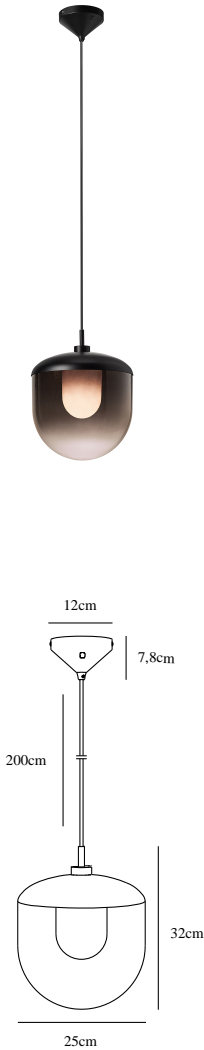

MAGIA 26 | PENDANTS/SUSPENDED LIGHTING | BLACK

nordlux®

2112023003

Voltage (V): 230 Volt
IP degree if the fixture includes two types of IP degree: IP20
Maximum compatible bulb wattage (W): 15W
Class (Class I, Class II, Class III): Class 2 (Double isolated)
Lampholder type (eg, E27/E14, etc): E27

Primary material: Glass
Secondary material: Metal
Color of the cable: Black
Length of the cable (cm): 200
Is the cable replaceable: False

Color: Black
Height (cm): 32
Width (cm): 25
Shade Diameter (cm): 25
Lenght (cm): 25
EAN: 5704924005169
TUN: 2148678
Item Number: 2112023003

Pcs Per Master Carton: 3
Sales Box Height (cm): 48
Sales Box Width(cm): 28
Sales Box Depth (cm): 28
Sales Box Volume m³ : 0.0376
Net weight of the luminaire (kg): 2.488

- Modern and elegant design • Mouthblown glass
- With opal white light diffuser for a soft light • Nordic contemporary design