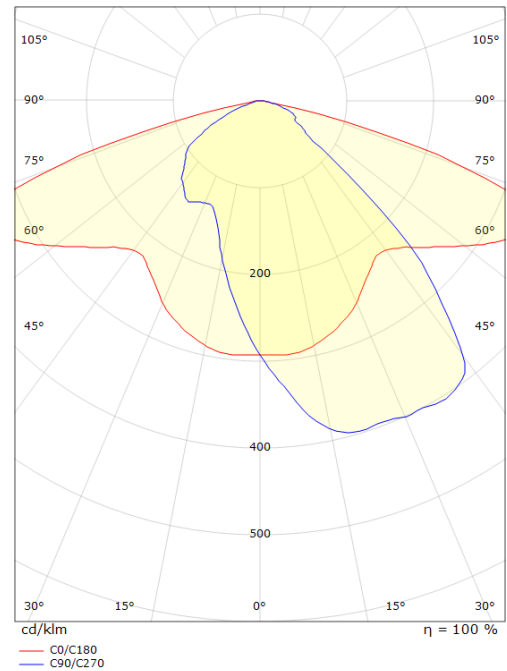

Codes-articles:

8246 084552

EAN:

5703821165907

Source lumineuse

Type de source lumineuse:	LED
Wattage:	24W
System wattage:	24.0W
Luminous flux:	2970lm
Efficacité:	124 lm/W
Tension:	230V
Rendu des couleurs (CRI):	Ra>70
Facteur MacAdams:	SDCM: 4
Durée de vie:	L80/B10>100,000
Light distribution:	Lentilles multiples
Optique:	Lentille

Contrôle/Dimming

Type:	Non dimmable

Protection

Classe Isolation:	Classe II
IP:	IP66
Vandal class:	IK09
Ta nominal:	Ta=25°C

Énergie et approbations

Classe énergétique:	A++
Approbation:	CE

Matériaux et finition

Embase:	Aluminium coulé sous pression
Optique:	Verre

Montage/Connexion

Montage:	Poteau - haut (Ø60mm), Outdoor
Câble:	Cable 2x1mm² 6m
Wind projected area:	415cm² - Max 8 kg
Max. luminaires per circuit breaker:	B10: 32, B16: 50, C10: 52, C16: 85

Dimensions (mm)

Longueur (L):	460
Largeur (W):	390
Hauteur (H):	185
Poids (brutto/netto):	8.2 / 8

Emballage

Dimensions de l'emballage:	525 x 395 x 210

5 7 0 3 8 2 1 1 6 5 9 0 7