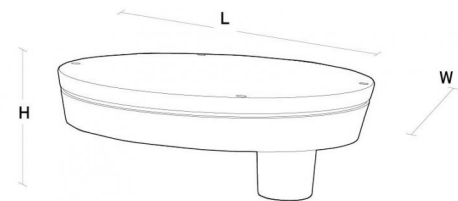

Codes-articles:

8246 084552

EAN:

5703821165907

Source lumineuse

Type de source lumineuse:	LED
Wattage:	24W
System wattage:	24.0W
Luminous flux:	2970lm
Efficacité:	124 lm/W
Tension:	230V
Rendu des couleurs (CRI):	Ra>70
Facteur MacAdams:	SDCM: 4
Durée de vie:	L80/B10>100,000
Light distribution:	Lentilles multiples
Optique:	Lentille

Contrôle/Dimming

Type:	Non dimmable

Protection

Classe Isolation:	Classe II
IP:	IP66
Vandal class:	IK09
Ta nominal:	Ta=25°C

Énergie et approbations

Classe énergétique:	A++
Approbation:	CE

Matériaux et finition

Embase:	Aluminium coulé sous pression
Optique:	Verre

Montage/Connexion

Montage:	Poteau - haut (Ø60mm), Outdoor
Câble:	Cable 2x1mm² 6m
Wind projected area:	415cm² - Max 8 kg
Max. luminaires per circuit breaker:	B10: 32, B16: 50, C10: 52, C16: 85

Dimensions (mm)

Longueur (L):	460
Largeur (W):	390
Hauteur (H):	185
Poids (brutto/netto):	8.2 / 8

Emballage

Dimensions de l'emballage:	525 x 395 x 210

5 7 0 3 8 2 1 1 6 5 9 0 7