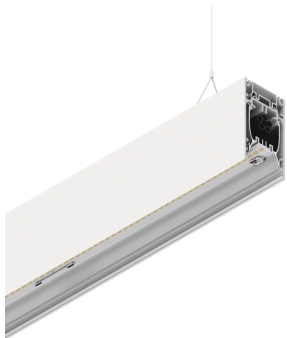

HERO B

108774.01H

novalux
ITALIAN LIGHTING DESIGN SINCE 1948

Features

Use: Indoor
Type of installation: SUSPENDED
Emission: DIRECT/INDIRECT
Colour: WHITE
Dimming: PUSH
Emergency: NO
L: 2240mm
A: 53mm
H: 92mm
Made in: ITALY
Warranty: 5 years
Weight: 8kg

Tech data

Luminaire input power: 105.9W
Indirect luminous flux: 4842lm
IP: 40
Insulation class: I
Supply voltage: 220-240V 50/60Hz
SELV: Si

Source

Light source: LED
Source power: 91W
Colour temperature: 2700K
CRI: >90
Colour tolerance: 3 Step MacAdam
LED lifespan: 50000h L80 B20