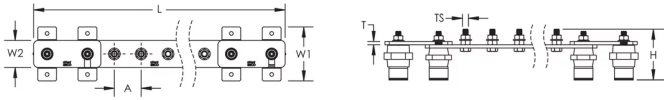

Unit Weight: 7,96-kg

ADDITIONAL PRODUCT DETAILS

Tinned finish is 8 microns according to ASTM B545 Service Class "C" for corrosive environments.

DIAGRAMS

AVERTISSEMENT

Les produits nVent doivent être installés et utilisés conformément aux consignes figurant dans les fiches d'instructions et les documents de formation des produits nVent. Les fiches d'instructions sont disponibles à l'adresse suivante: www.nvent.com et auprès de votre représentant du service client nVent. Une mauvaise installation, une utilisation incorrecte, une application erronée ou toute autre forme de non-respect scrupuleux des instructions et avertissements de nVent peuvent entraîner un dysfonctionnement du produit, des dommages matériels, des lésions corporelles graves et le décès et/ou annuler votre garantie.

Amérique du Nord

+1.800.753.9221

Option 1 – Customer Care

Option 2 – Technical Support

Europe

Netherlands:

+31 800-0200135

France:

+33 800 901 793

Europe

Germany:

800 1890272

Other Countries:

+31 13 5835404