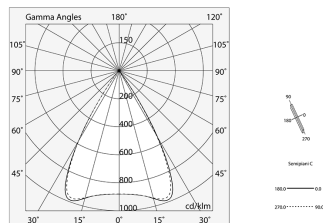

HERO C

108848.02H

novalux
ITALIAN LIGHTING DESIGN SINCE 1948

Features

Use: Indoor
Type of installation: RECESSED INTO PLASTERBOARD
Emission: DIRECT
Optics: MICRO OPTICS
Colour: BLACK
Dimming: PUSH, DALI
Emergency: NO
L: 1428mm
A: 61mm
H: 68mm
Made in: ITALY
Warranty: 5 years
Weight: 4.2kg