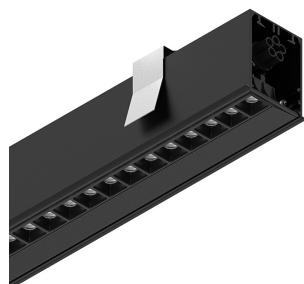

HERO C

108848.02H

novalux
ITALIAN LIGHTING DESIGN SINCE 1948

Features

Use: Indoor
Type of installation: RECESSED INTO PLASTERBOARD
Emission: DIRECT
Optics: MICRO OPTICS
Colour: BLACK
Dimming: PUSH, DALI
Emergency: NO
L: 1428mm
A: 61mm
H: 68mm
Made in: ITALY
Warranty: 5 years
Weight: 4.2kg