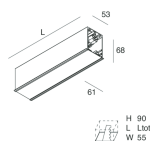

HERO C

108848.02H

novalux

ITALIAN LIGHTING DESIGN SINCE 1948

COMPLETION ACCESSORIES

HERO C: MOD.CIECO 250 NE

108852.02