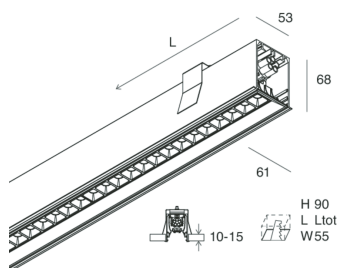

HERO C

108848.02H

novalux
ITALIAN LIGHTING DESIGN SINCE 1948

Features

Use: Indoor
Type of installation: RECESSED INTO PLASTERBOARD
Emission: DIRECT
Optics: MICRO OPTICS
Colour: BLACK
Dimming: PUSH, DALI
Emergency: NO
L: 1428mm
A: 61mm
H: 68mm
Made in: ITALY
Warranty: 5 years
Weight: 4.2kg