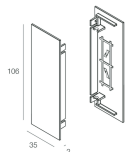

RECTA

111406.01

novalux
ITALIAN LIGHTING DESIGN SINCE 1948

COMPLETION ACCESSORIES

RECTA: COPPIA TESTATE BI

111428.01