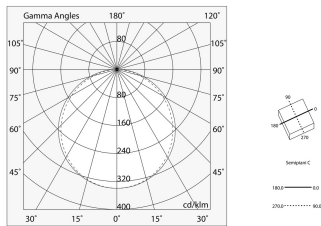

## Features

Use: Indoor  
Type of installation: SUSPENDED  
Emission: DIRECT  
Optics: OPAL  
Colour: WHITE  
Dimming: ON/OFF  
Emergency: NO  
L: 830mm  
A: 830mm  
H: 31mm  
Made in: ITALY  
Warranty: 5 years  
Weight: 5.2kg