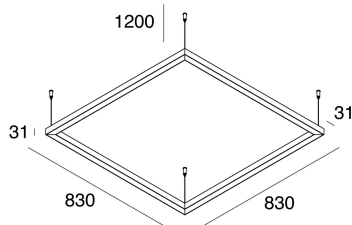

## Features

Use: Indoor  
Type of installation: SUSPENDED  
Emission: DIRECT  
Optics: OPAL  
Colour: WHITE  
Dimming: ON/OFF  
Emergency: NO  
L: 830mm  
A: 830mm  
H: 31mm  
Made in: ITALY  
Warranty: 5 years  
Weight: 5.2kg

## Tech data

Luminaire input power: 39.7W  
Luminaire luminous flux: 4240lm  
IP: 40  
Insulation class: I  
Supply voltage: 220-240V 50/60Hz  
SELV: Si