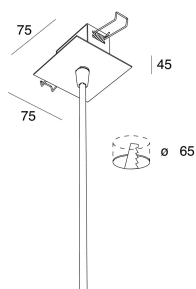

P-30 READY

103336.01

novalux
ITALIAN LIGHTING DESIGN SINCE 1948

MOUNTING ACCESSORIES

P-30: ROSONE CARTON. ALIM L=1200 3P BIA

103319.01

P-30: ROSONE LATER. ALIM L=1200 3P BIA

103320.01