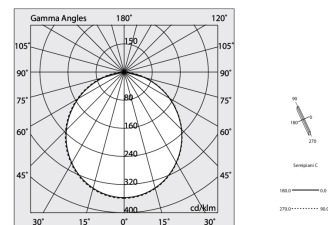

HERO C

108834.01H + 108901.99

novalux
ITALIAN LIGHTING DESIGN SINCE 1948

Features

Use: Indoor
Type of installation: RECESSED INTO PLASTERBOARD
Emission: DIRECT
Optics: OPAL
Colour: WHITE
Dimming: PUSH, DALI
Emergency: NO
L: 1120mm
A: 61mm
H: 68mm
Made in: ITALY
Warranty: 5 years
Weight: 2.8kg