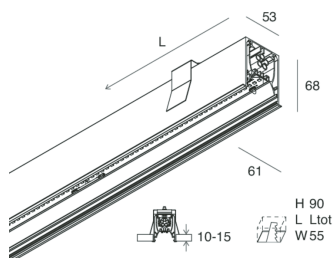

HERO C

108834.01H + 108901.99

novalux
ITALIAN LIGHTING DESIGN SINCE 1948

Features

Use: Indoor
Type of installation: RECESSED INTO PLASTERBOARD
Emission: DIRECT
Optics: OPAL
Colour: WHITE
Dimming: PUSH, DALI
Emergency: NO
L: 1120mm
A: 61mm
H: 68mm
Made in: ITALY
Warranty: 5 years
Weight: 2.8kg