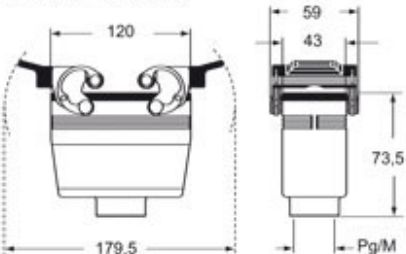

CHVW G MHVW G

Notes

Dimensions shown in mm are not binding and may be changed without notice.