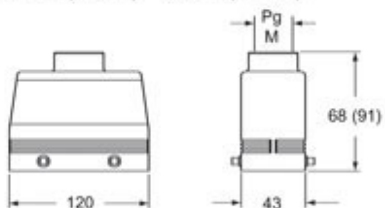

CHVW (CAVW) MHVW (MAVW)