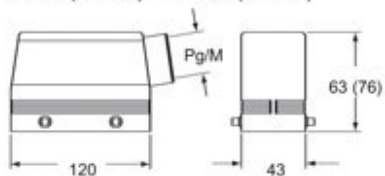

Catalogue drawings

CHOW (CAOW) MHOW (MAOW)