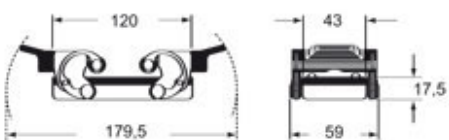

Technical data

IP degree of protection IP65 / IP66 / IP69

Further technical details

Weight	197,00 g
Operating temperature range (min, max)	-40°C...+125°C

Material properties

Other materials	Gasket: FKM
Colour	RAL 9005 black
RoHs conformity	Compliant
China RoHs - EFUP	E
REACH SVHC substances	No

Part number

MHOW 24.25

Catalogue drawings

CHOW (CAOW) MHOW (MAOW)

CHVW (CAVW) MHVW (MAVW)

CHCW G

CHVW G MHVW G

Notes

Dimensions shown in mm are not binding and may be changed without notice.