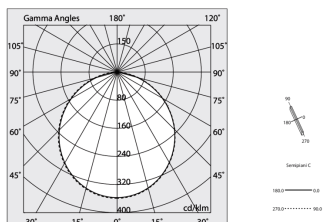

H 135
L 589x589
W 55

Features

Use: Indoor
Type of installation: WALL, RECESSED INTO PLASTERBOARD, SUSPENDED, CEILING MOUNTED, TRACK
Emission: DIRECT
Optics: OPAL
Colour: CAFFE
Dimming: PUSH, DALI
Emergency: NO
L: 589x589mm
A: 53mm
H: 69mm
Made in: ITALY
Warranty: 5 years
Weight: 2.1kg