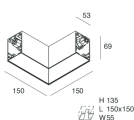

HERO: MOD.CIECO ANG.SX 150 NE

108677.02