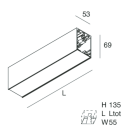

HERO: MOD.CIECO 1120 NE

108679.02