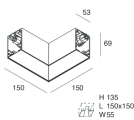

HERO: MOD.CIECO ANG.DX 150 NE

108678.02