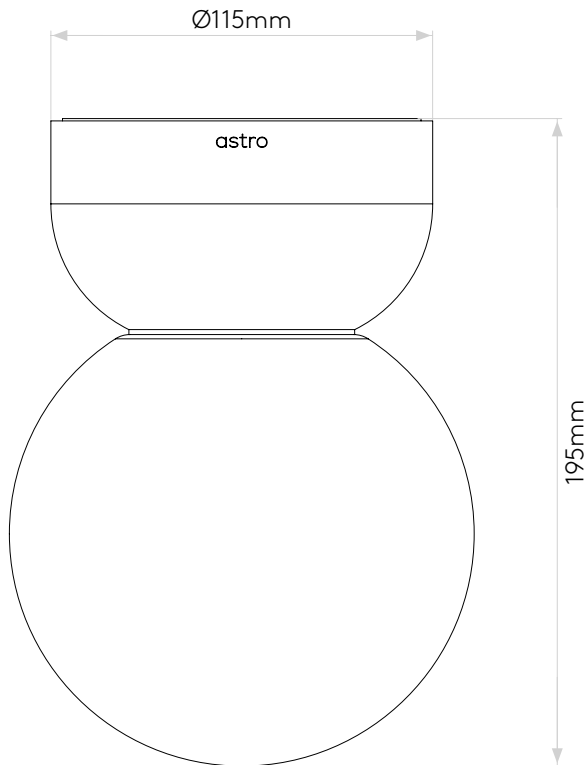

Please note that some dimensions may vary slightly due to manufacturing tolerances, this includes cable entry and fixing holes

Veuillez noter que certaines dimensions peuvent varier légèrement en raison des tolérances de fabrication, y compris l'entrée de câble et les trous de fixation.

Bitte beachten Sie, dass die Maße Fertigungstoleranzen unterliegen und daher in geringem Umfang von der angegebenen Größe abweichen können. Dies gilt auch für Kabeleingänge und Befestigungslöcher.

Si prega notare che possono esserci piccole variazioni in alcune dimensioni dovute alle tolleranze di produzione, queste includono l'ingresso del cavo e i fori di fissaggio.