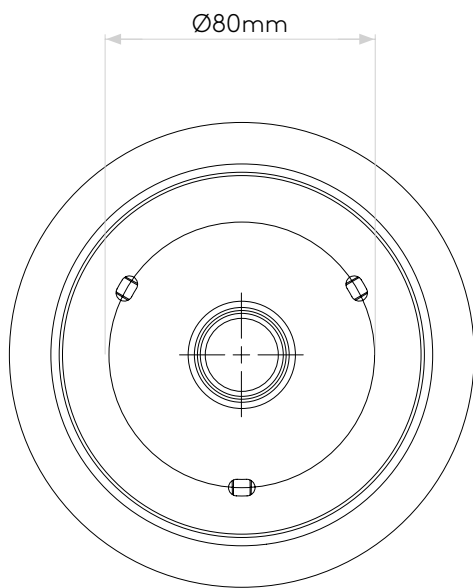

Please note that some dimensions may vary slightly due to manufacturing tolerances, this includes cable entry and fixing holes

Veuillez noter que certaines dimensions peuvent varier légèrement en raison des tolérances de fabrication, y compris l'entrée de câble et les trous de fixation.

Bitte beachten Sie, dass die Maße Fertigungstoleranzen unterliegen und daher in geringem Umfang von der angegebenen Größe abweichen können. Dies gilt auch für Kabeleingänge und Befestigungslöcher.

Si prega notare che possono esserci piccole variazioni in alcune dimensioni dovute alle tolleranze di produzione, queste includono l'ingresso del cavo e i fori di fissaggio.