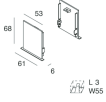

HERO C

108858.01

novalux
ITALIAN LIGHTING DESIGN SINCE 1948

COMPLETION ACCESSORIES

HERO C: COPPIA TESTATE BIA

108860.01