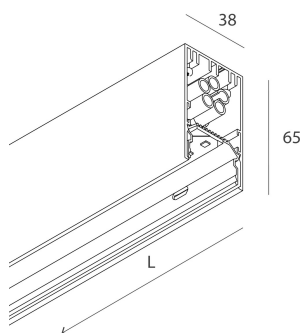

LUCKY MINI

103516.21H

novalux

ITALIAN LIGHTING DESIGN SINCE 1948

Features

Use: Indoor
Type of installation: SUSPENDED, CEILING MOUNTED
Emission: DIRECT
Optics: OPAL
Colour: CAPPUCCINO
Dimming: PUSH, DALI
Emergency: NO
L: 1600mm
A: 38mm
H: 65mm
Made in: ITALY
Warranty: 5 years
Weight: 2.86kg