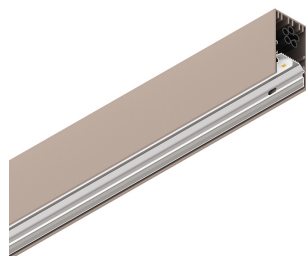

LUCKY MINI

103516.21H

novalux

ITALIAN LIGHTING DESIGN SINCE 1948

Features

Use: Indoor
Type of installation: SUSPENDED, CEILING MOUNTED
Emission: DIRECT
Optics: OPAL
Colour: CAPPUCCINO
Dimming: PUSH, DALI
Emergency: NO
L: 1600mm
A: 38mm
H: 65mm
Made in: ITALY
Warranty: 5 years
Weight: 2.86kg