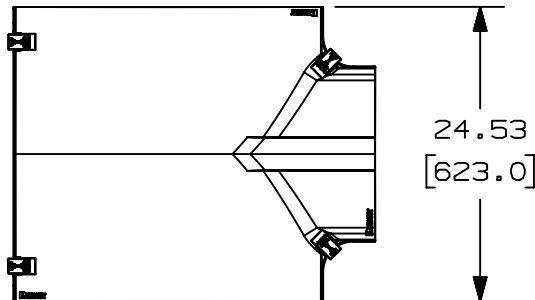

2

1

THIS COPY IS PROVIDED ON A RESTRICTED BASIS AND IS NOT TO BE USED IN ANY WAY DETRIMENTAL TO THE INTERESTS OF PANDUIT CORP.

NOTES:

- 1. SEE CURRENT CATALOG FOR ADDITIONAL PART SUFFIXES TO INDICATE COLOR AND/OR PACKAGE QUANTITY.
- 2. DIMENSIONS IN PARENTHESES ARE IN METRIC.

PANDUIT PART NUMBER	WEIGHT	MATERIAL
FRTC24W12**	5.07 LB/EACH (2300g/EACH)	ABS
FRTC24W12L**	5.07 LB/EACH (2300g/EACH)	PC/ABS

A

A

D10100DA/14

00B	08/24/20	PJST	DWR	DWR	ADDED PART NUMBER		V09002DZ/11
R	07/08/09	MSO	SL		RELEASE TO PRODUCTION		39701-70
REV	DATE	BY	CHK	APR	DESCRIPTION	ECN	

TITLE FIBERRUNNER 24x4 HORIZONTAL TEE WITH 12" EXIT COVER (FRTC24W12** & FRTC24W12L**) CUSTOMER DRAWING	
ITEM REVISION NAME D39701EC/00	<b>PANDUIT</b>
DATASET FILE NAME D39701EC_DC/00B FRTC24W12	
MATERIAL: SEE PART NUMBER TABLE ABOVE	
DRAWING NUMBER: 39701-70	
THIRD ANGLE PROJECTION	
DRAWN BY MSO	DATE 07/08/09
CHK SL	SCALE NONE
SHT 1 OF 1	SIZE A