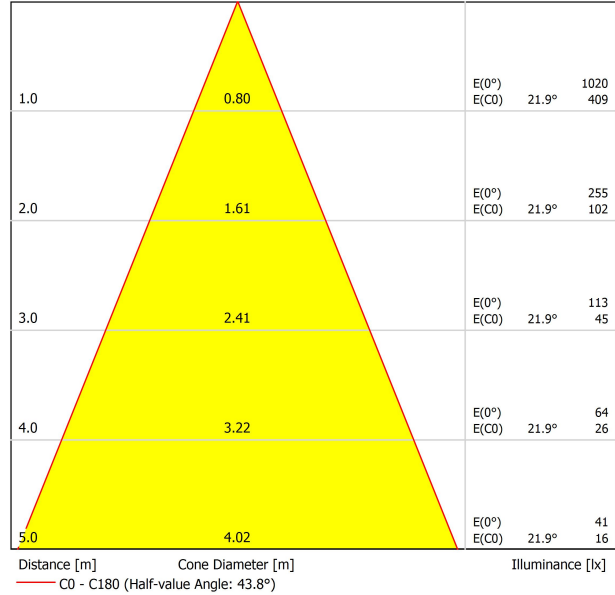

DIAGRAMME POLAIRE

DIAGRAMME CONIQUE

UGR

Glare Evaluation According to UGR											
ρ Ceiling		70	70	50	50	30	70	70	50	50	30
ρ Walls		50	30	50	30	30	50	30	50	30	30
ρ Floor		20	20	20	20	20	20	20	20	20	20
Room Size X Y		Viewing direction at right angles to lamp axis					Viewing direction parallel to lamp axis				
2H	2H	11.7	12.5	12.0	12.7	12.9	11.7	12.5	12.0	12.7	12.9
	3H	13.7	14.4	14.0	14.6	14.9	13.7	14.4	14.0	14.6	14.9
	4H	14.5	15.2	14.8	15.4	15.7	14.5	15.2	14.8	15.4	15.7
	6H	15.3	15.9	15.6	16.2	16.5	15.3	15.9	15.6	16.2	16.5
	8H	15.6	16.2	16.0	16.5	16.8	15.6	16.2	16.0	16.5	16.8
4H	12H	16.0	16.5	16.4	16.8	17.2	16.0	16.5	16.4	16.8	17.2
	2H	12.4	13.0	12.7	13.3	13.5	12.4	13.0	12.7	13.3	13.5
	3H	14.6	15.1	14.9	15.4	15.7	14.6	15.1	14.9	15.4	15.7
	4H	15.6	16.0	15.9	16.4	16.7	15.6	16.0	15.9	16.4	16.7
	6H	16.5	16.9	16.9	17.3	17.6	16.5	16.9	16.9	17.3	17.6
8H	8H	16.9	17.3	17.4	17.7	18.1	16.9	17.3	17.4	17.7	18.1
	12H	17.4	17.7	17.8	18.1	18.5	17.4	17.7	17.8	18.1	18.5
	4H	16.0	16.3	16.4	16.7	17.1	16.0	16.3	16.4	16.7	17.1
12H	6H	17.1	17.4	17.6	17.8	18.2	17.1	17.4	17.6	17.8	18.2
	8H	17.7	17.9	18.2	18.4	18.8	17.7	17.9	18.2	18.4	18.8
	12H	18.3	18.5	18.8	18.9	19.4	18.3	18.5	18.8	18.9	19.4
12H	4H	16.0	16.3	16.5	16.7	17.2	16.0	16.3	16.5	16.7	17.2
	6H	17.2	17.5	17.7	17.9	18.4	17.2	17.5	17.7	17.9	18.4
	8H	17.9	18.1	18.4	18.6	19.0	17.9	18.1	18.4	18.6	19.0
Variation of the observer position for the luminaire distances S											
S = 1.0H		+1.4 / -0.6					+1.4 / -0.6				
S = 1.5H		+2.6 / -0.8					+2.6 / -0.8				
S = 2.0H		+3.9 / -1.1					+3.9 / -1.1				
Standard table		BK05					BK05				
Correction Summand		1.0					1.0				
Corrected Glare Indices referring to 770lm Total Luminous Flux											