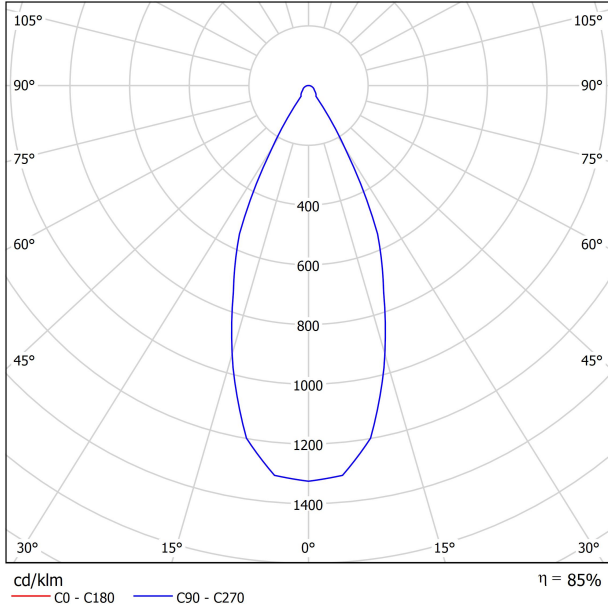

### LUMINAIRE | DONNÉS PHOTOMÉTRIQUES

Efficacité lumineuse	85%
Angle du faisceau lumineux	44°

DIAGRAMME POLAIRE

DIAGRAMME CONIQUE

UGR

Glare Evaluation According to UGR											
ρ Ceiling		70	70	50	50	30	70	70	50	50	30
ρ Walls		50	30	50	30	30	50	30	50	30	30
ρ Floor		20	20	20	20	20	20	20	20	20	20
Room Size X Y		Viewing direction at right angles to lamp axis					Viewing direction parallel to lamp axis				
2H	2H	11.7	12.5	12.0	12.7	12.9	11.7	12.5	12.0	12.7	12.9
	3H	13.7	14.4	14.0	14.6	14.9	13.7	14.4	14.0	14.6	14.9
	4H	14.5	15.2	14.8	15.4	15.7	14.5	15.2	14.8	15.4	15.7
	6H	15.3	15.9	15.6	16.2	16.5	15.3	15.9	15.6	16.2	16.5
	8H	15.6	16.2	16.0	16.5	16.8	15.6	16.2	16.0	16.5	16.8
4H	12H	16.0	16.5	16.4	16.8	17.2	16.0	16.5	16.4	16.8	17.2
	2H	12.4	13.0	12.7	13.3	13.5	12.4	13.0	12.7	13.3	13.5
	3H	14.6	15.1	14.9	15.4	15.7	14.6	15.1	14.9	15.4	15.7
	4H	15.6	16.0	15.9	16.4	16.7	15.6	16.0	15.9	16.4	16.7
	6H	16.5	16.9	16.9	17.3	17.6	16.5	16.9	16.9	17.3	17.6
8H	8H	16.9	17.3	17.4	17.7	18.1	16.9	17.3	17.4	17.7	18.1
	12H	17.4	17.7	17.8	18.1	18.5	17.4	17.7	17.8	18.1	18.5
	4H	16.0	16.3	16.4	16.7	17.1	16.0	16.3	16.4	16.7	17.1
12H	6H	17.1	17.4	17.6	17.8	18.2	17.1	17.4	17.6	17.8	18.2
	8H	17.7	17.9	18.2	18.4	18.8	17.7	17.9	18.2	18.4	18.8
	12H	18.3	18.5	18.8	18.9	19.4	18.3	18.5	18.8	18.9	19.4
12H	4H	16.0	16.3	16.5	16.7	17.2	16.0	16.3	16.5	16.7	17.2
	6H	17.2	17.5	17.7	17.9	18.4	17.2	17.5	17.7	17.9	18.4
	8H	17.9	18.1	18.4	18.6	19.0	17.9	18.1	18.4	18.6	19.0
Variation of the observer position for the luminaire distances S											
S = 1.0H		+1.4 / -0.6					+1.4 / -0.6				
S = 1.5H		+2.6 / -0.8					+2.6 / -0.8				
S = 2.0H		+3.9 / -1.1					+3.9 / -1.1				
Standard table		BK05					BK05				
Correction Summand		1.0					1.0				
Corrected Glare Indices referring to 770lm Total Luminous Flux											